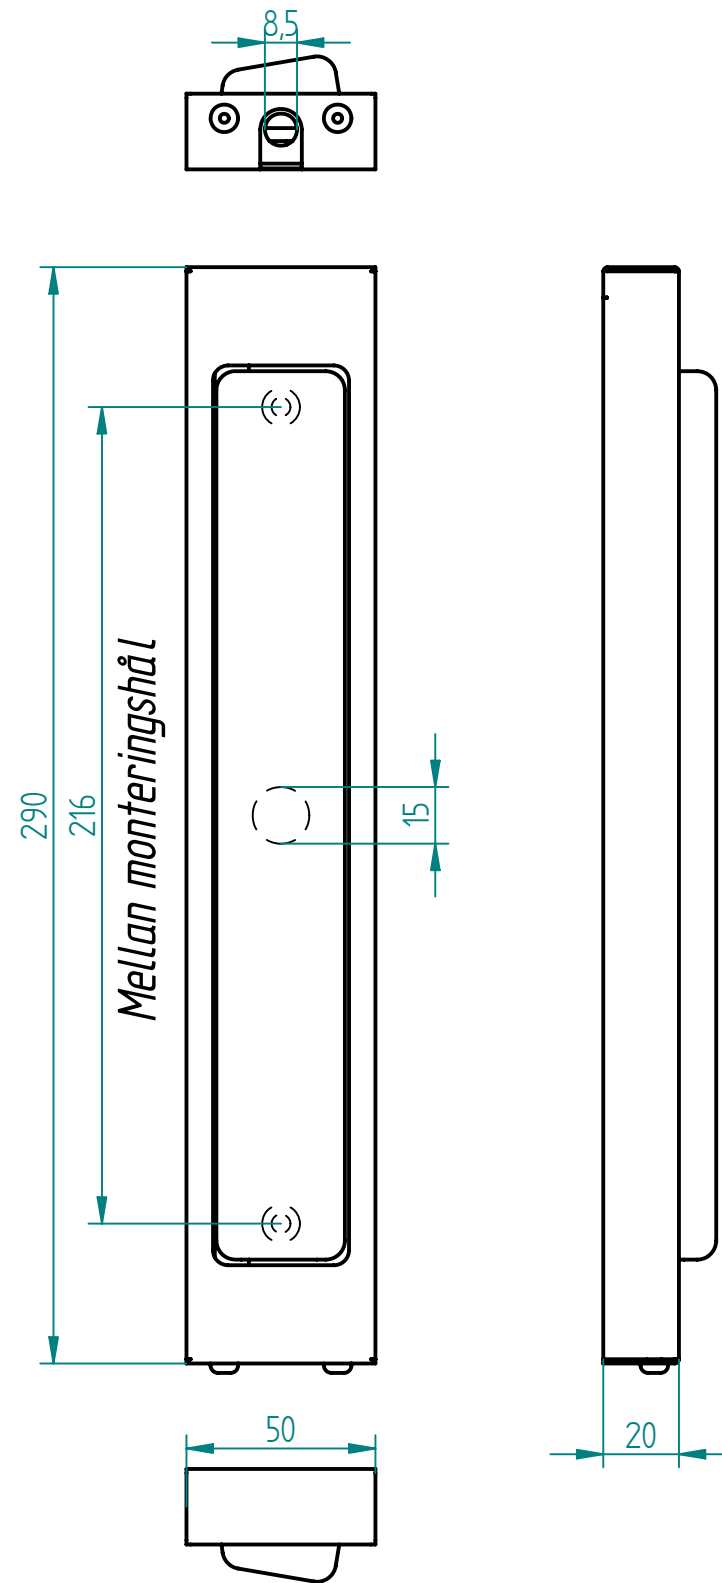

Art: 12-022

Utanpåliggande modell

REVISION HISTORY

REV	DESCRIPTION	DATE	APPROVED

	NAME	DATE	JFAB CENMATIC <i>Electronic Systems AB</i>		
DRAWN	christer	02/13/12			
CHECKED			TITLE		
ENG APPR					
MGR APPR					
UNLESS OTHERWISE SPECIFIED DIMENSIONS ARE IN MILLIMETERS ANGLES ±X.X° 2 PL ±X.XX 3 PL ±X.XXX			SIZE	DWG NO	REV
			A3		
			FILE NAME: 12-022 Webb.dft		
			SCALE:	WEIGHT:	SHEET 1 OF 1