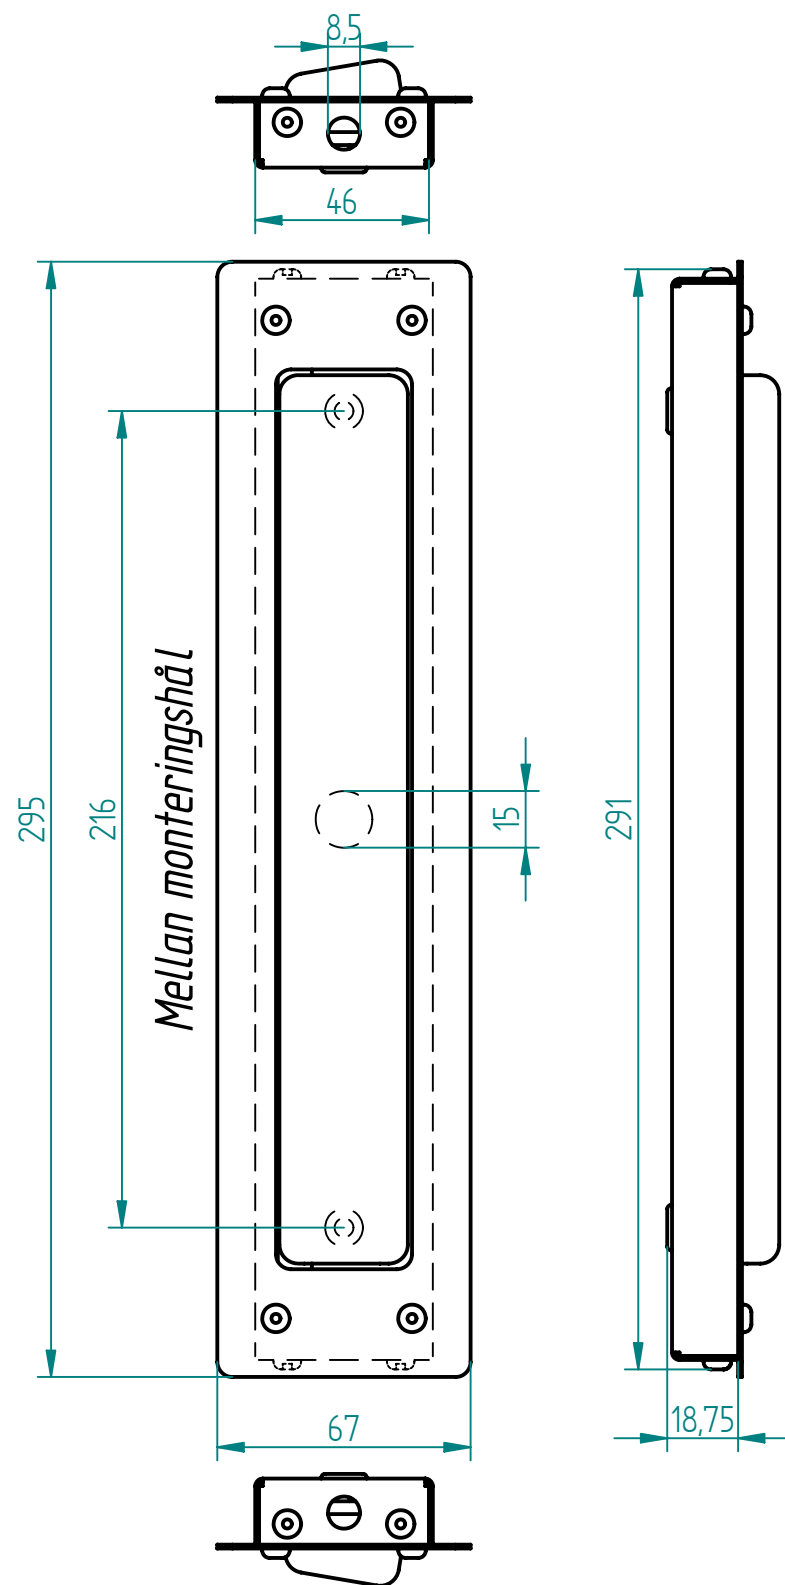

Art: 12-025
 Infälld modell

REVISION HISTORY			
REV	DESCRIPTION	DATE	APPROVED

	NAME	DATE	JFAB CENMATIC Electronic Systems AB		
DRAWN	christer	11/21/07			
CHECKED					
ENG APPR					
MGR APPR			TITLE		
UNLESS OTHERWISE SPECIFIED DIMENSIONS ARE IN MILLIMETERS ANGLES ±X.X° 2 PL ±X.XX 3 PL ±X.XXX			SIZE	DWG NO	REV
			A3		
			FILE NAME: 12-025 Webb.dft		
SCALE:		WEIGHT:	SHEET 1 OF 1		