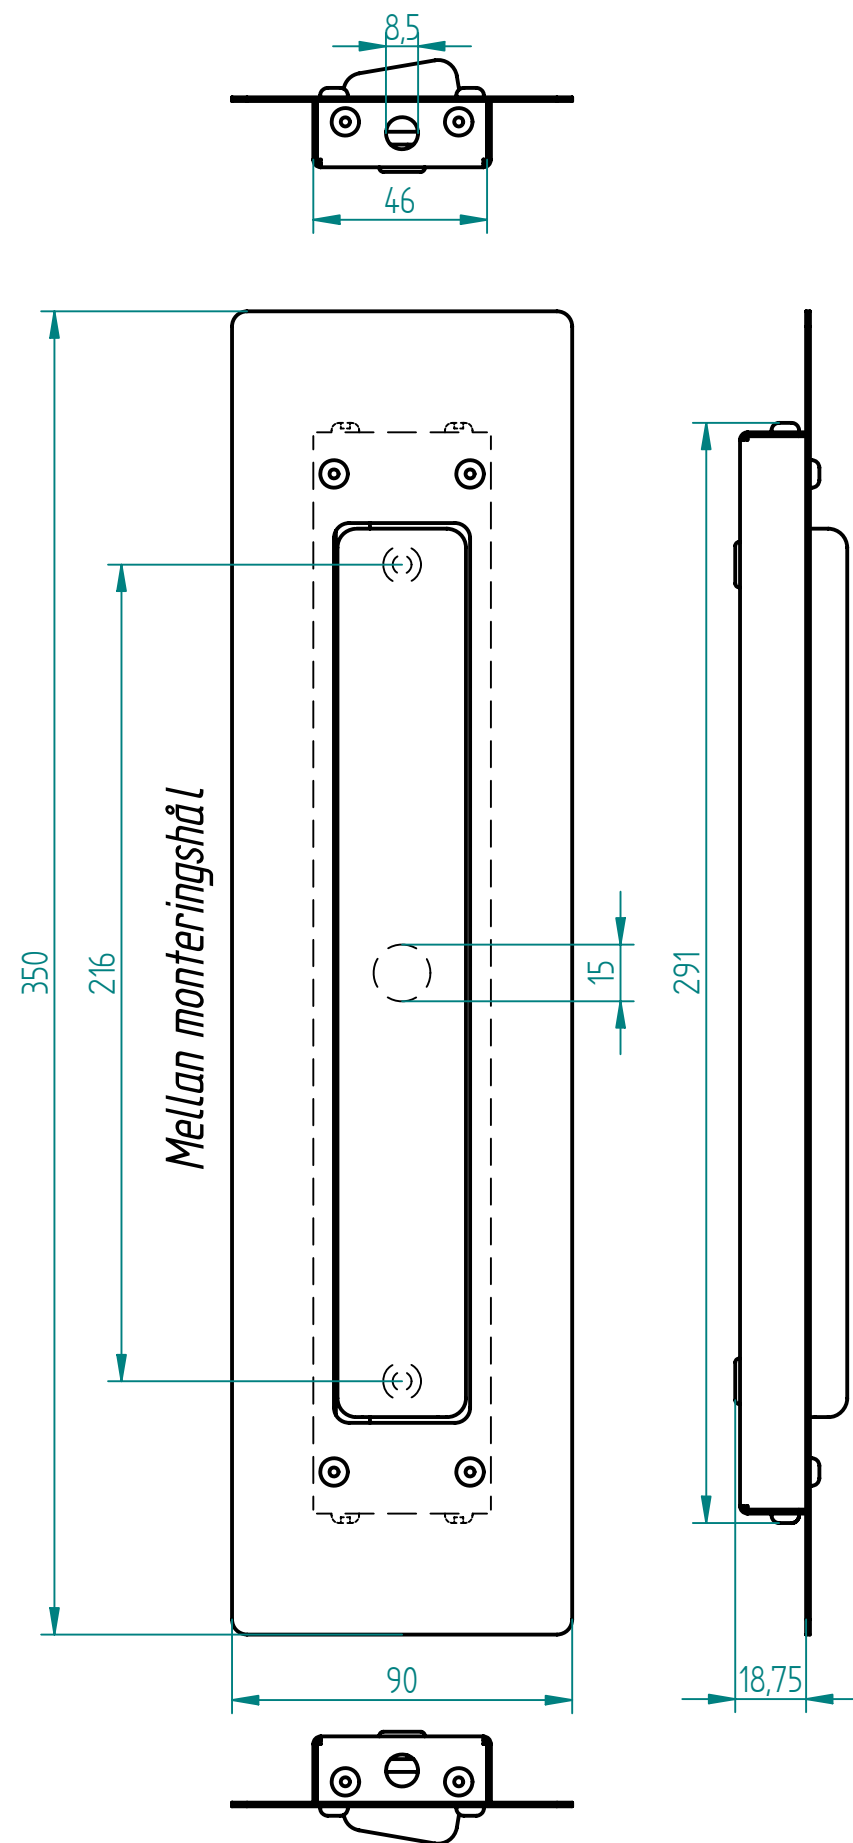

# Art: 12-026 Infälld modell med stor front

REVISION HISTORY			
REV	DESCRIPTION	DATE	APPROVED

NAME		DATE		<b>JFAB CENMATIC</b> <i>Electronic Systems AB</i>		
DRAWN	christer	11/21/07				TITLE
CHECKED						
ENG APPR						
MGR APPR				SIZE A3		
UNLESS OTHERWISE SPECIFIED DIMENSIONS ARE IN MILLIMETERS ANGLES ±X.X° 2 PL ±X.XX 3 PL ±X.XXX				DWG NO		REV
				FILE NAME: 12-026 Webb.dft		
SCALE:		WEIGHT:		SHEET 1 OF 1		