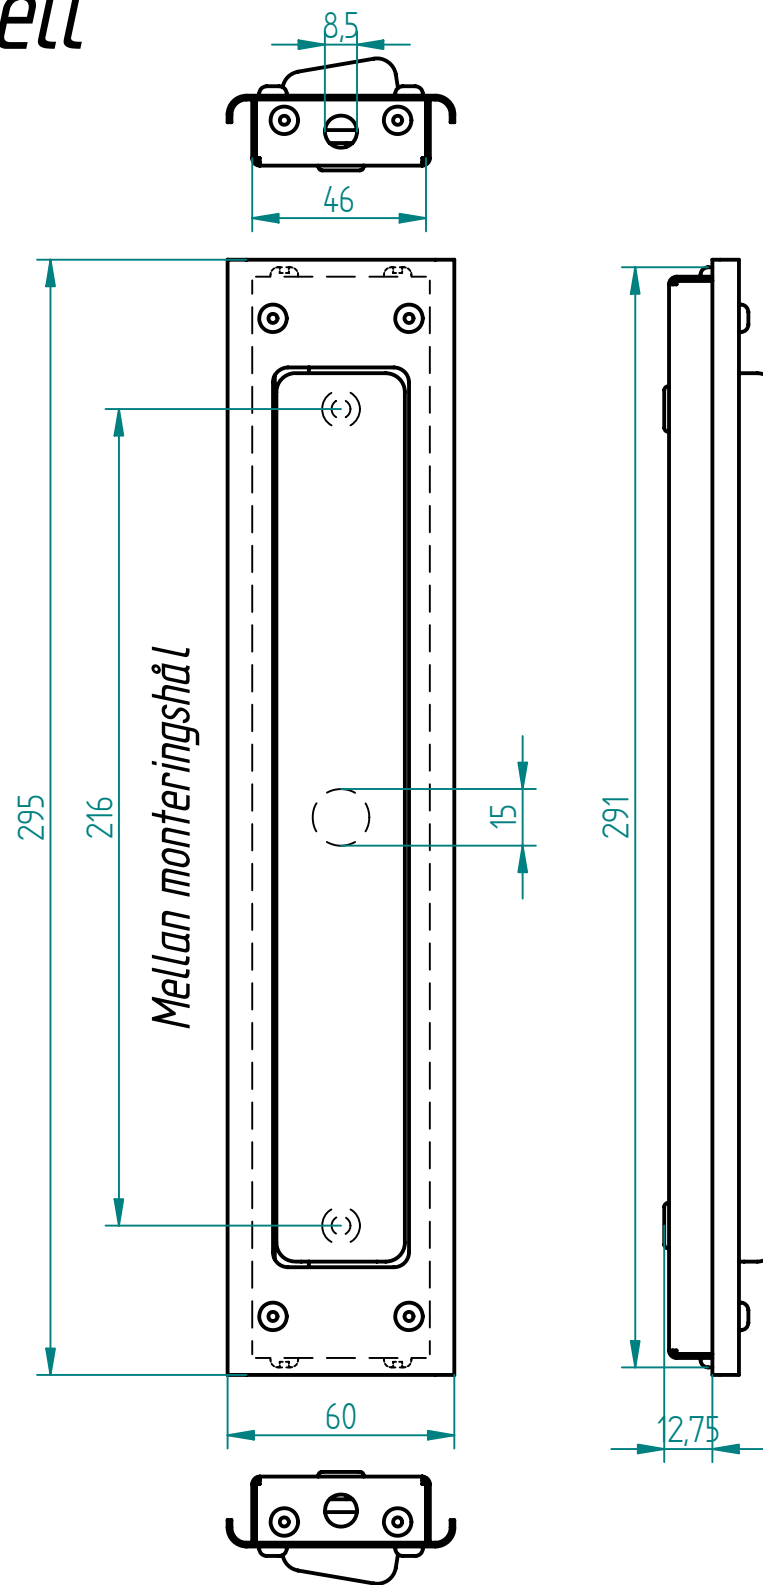

Art: 12-027 Infälld modell  
med böjd front

REVISION HISTORY			
REV	DESCRIPTION	DATE	APPROVED

	NAME	DATE	<b>JFAB CENMATIC</b> <i>Electronic Systems AB</i>		
DRAWN	christer	11/21/07			
CHECKED			TITLE		
ENG APPR					
MGR APPR					
UNLESS OTHERWISE SPECIFIED DIMENSIONS ARE IN MILLIMETERS ANGLES ±X.X° 2 PL ±X.XX 3 PL ±X.XXX			SIZE	DWG NO	REV
			A3		
			FILE NAME: 12-027 Webb.dft		
			SCALE:	WEIGHT:	SHEET 1 OF 1